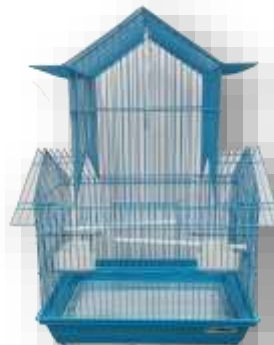

Bird & Poultry Products

The **Red & White Plastic Feeders & Drinkers** offer an alternative to the Galvanised range of feeders and Drinkers. Easy to clean.

Code	Plastic Feeders & Drinkers
B.8332	Plastic Poultry Drinker 1.5L - Red&White
B.8333	Plastic Poultry Drinker 3L - Red&White
B.8334	Plastic Poultry Drinker 6L - Red&White
B.8341	Plastic Poultry Feeder 1.5kg - Red&White
B.8342	Plastic Poultry Feeder 3kg - Red&White
B.8343	Plastic Poultry Feeder 6kg - Red&White

Code	Plastic Coop Feeder & Pigeon Nests
PWPD55	Pet Worx Rectangle Coop Feeder 16cm
PWPD86	Plastic Pigeon Nest (L) 23.5cm

Bird Cages for a variety of species from small ornamentals to larger parrots. Sold in Full Carton quantities only. **Bird Stands** to hang or support cages. Also sold in Full Carton quantities only.

PWPC17

Single Code	Medium Bird Cages	Size	Carton Qty
PWPC16	M. House Top Cage	37x28x47cm	10
PWPC17	M. Multi Roof Top Cage	37x28x56cm	10
PWPC18	M. Round Top Cage	37x28x47cm	10