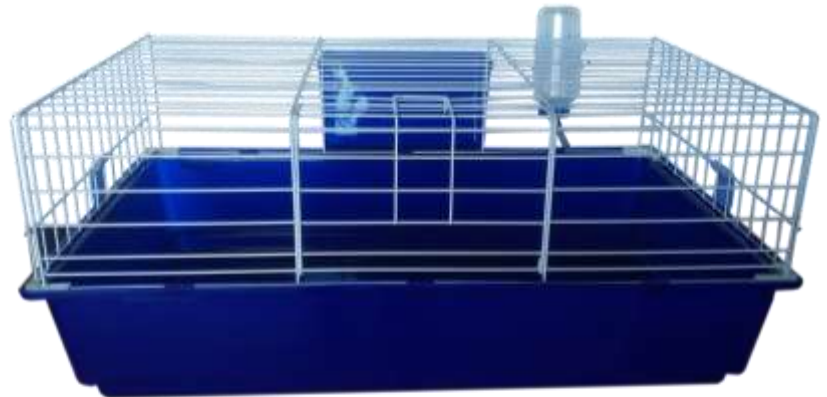

## Small Animal Cages

Polypropylene plastic rodent tubs are an excellent choice for breeding rats and mice. Plastic water bottles with dripper style bungs are also available (sold separately to cages).

Code	Description	Size
10.05	Regular Rodent Breeding Cage	47x31x16cm
10.12	Large Rodent Breeding Cage	54x39x21cm
10.06a	Small Rodent Water Bottle	250ml
10.06b	Large Rodent Water Bottle	500ml
10.06c	Spare Bung for Bottles	Fits all 10.06 bottles

The 100cm **Rabbit Cage** is ideal for housing rabbits and guinea pigs inside in a safe and secure enclosure. The 80cm **Guinea Pig Cage** is a smaller version. Stands also available for both sized cages. **Both cages are sold in full carton quantities only (Carton of 2).**