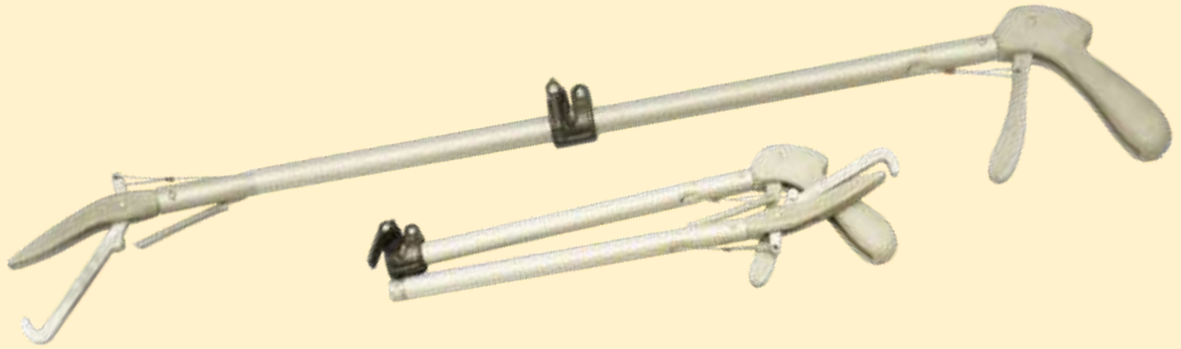

Hot Offers & Limited Lines

A range of products available at super special prices.

Hot Offer

11.08 Collapsible Snake Tong