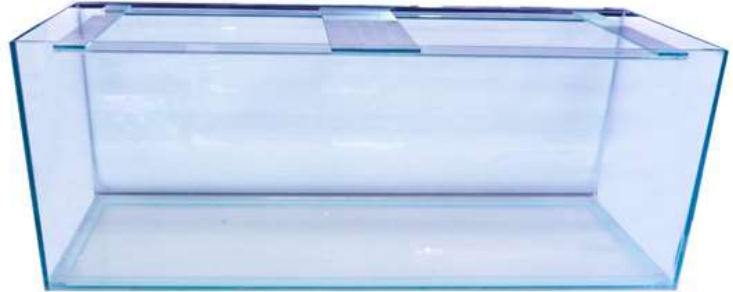

**PetWorx Scenic Aquariums** are deluxe aquarium kits that include top filter and LED light. Suitable for Goldfish and Tropical fish. Available in two sizes in black or white

iPetz Code	Item Description	Size
PWEE20	Scenic 400 Aquarium 30Lt Black	40x25x44.5cm + 5w LED
PWEE21	Scenic 400 Aquarium 30Lt White	40x25x44.5cm + 5w LED
PWEE25	Scenic 600 Aquarium 80Lt Black	60x33x51.5cm + 8w LED
PWEE26	Scenic 600 Aquarium 80Lt White	60x33x51.5cm + 8w LED

# Aquarium & Fish Range

Glass Aquariums in a range of sizes. Larger sizes by special order only. Please check with iPetz Office for availability & pricing.

iPetz Code	Item Description	Size
PWEA05	24x12x15 Inch Aquarium	67L – 5mm
PWEA07	36x14x18 Inch Aquarium	145L – 6mm
PWEA08	36x18x21 inch Aquarium	220L – 8mm
PWEA10	48x14x18 inch Aquarium	195L - 8mm
PWES05	Metal Aqu. Stand - Black	24x12x30 inch
PWES07	Metal Aqu. Stand – Black	36x14x30 inch
PWES10	Metal Aqu. Stand - Black	48x14x30 inch