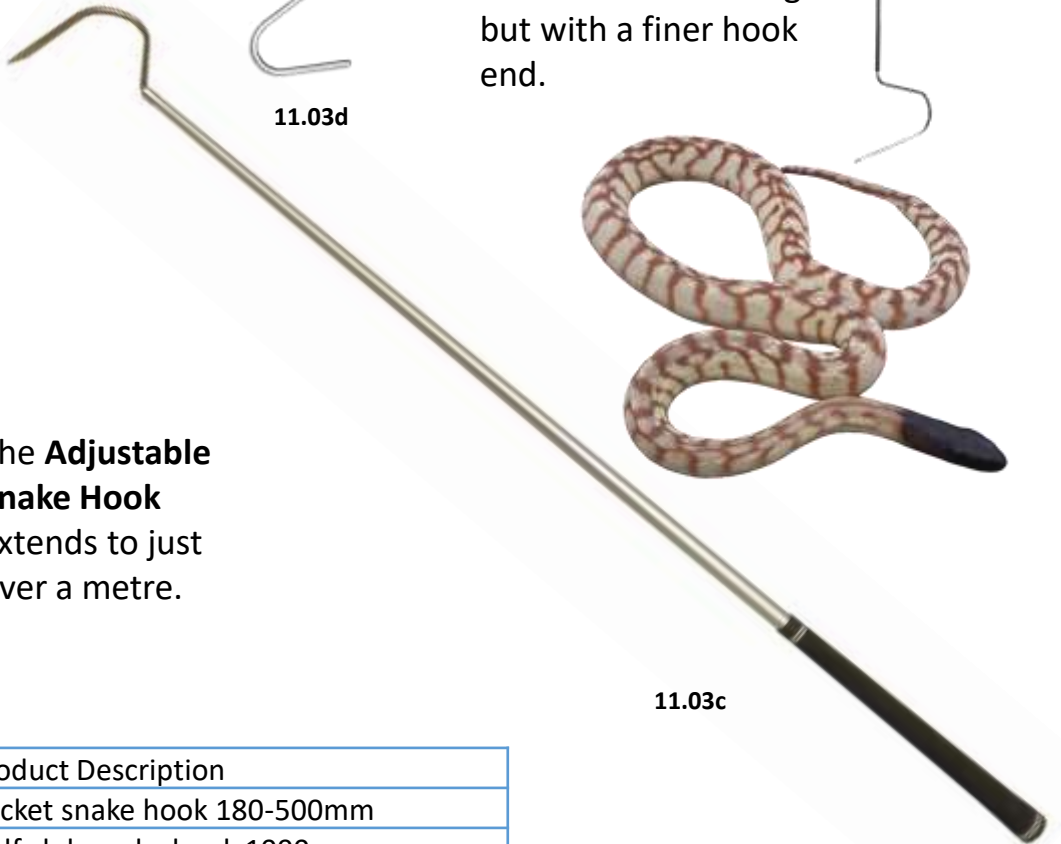

11.03d

The **Wood Handle Hook** is short but strong with a large hooked end. Perfect for lifting wide, heavy-bodied pythons.

11.03f

The **Plastic Handle Hook** is similar to the wood handle in design but with a finer hook end.

11.03e

The **Adjustable Snake Hook** extends to just over a metre.

11.03c

The **Golf Club Snake Hook** is a great universal hook with long handle.

iPetz Code	Product Description
11.03a	Pocket snake hook 180-500mm
11.03c	Golf club snake hook 1090mm
11.03d	Wood handle snake hook 510mm
11.03e	Adjustable snake hook 430 - 1010mm
11.03f	Plastic Handle Snake Hook 600mm